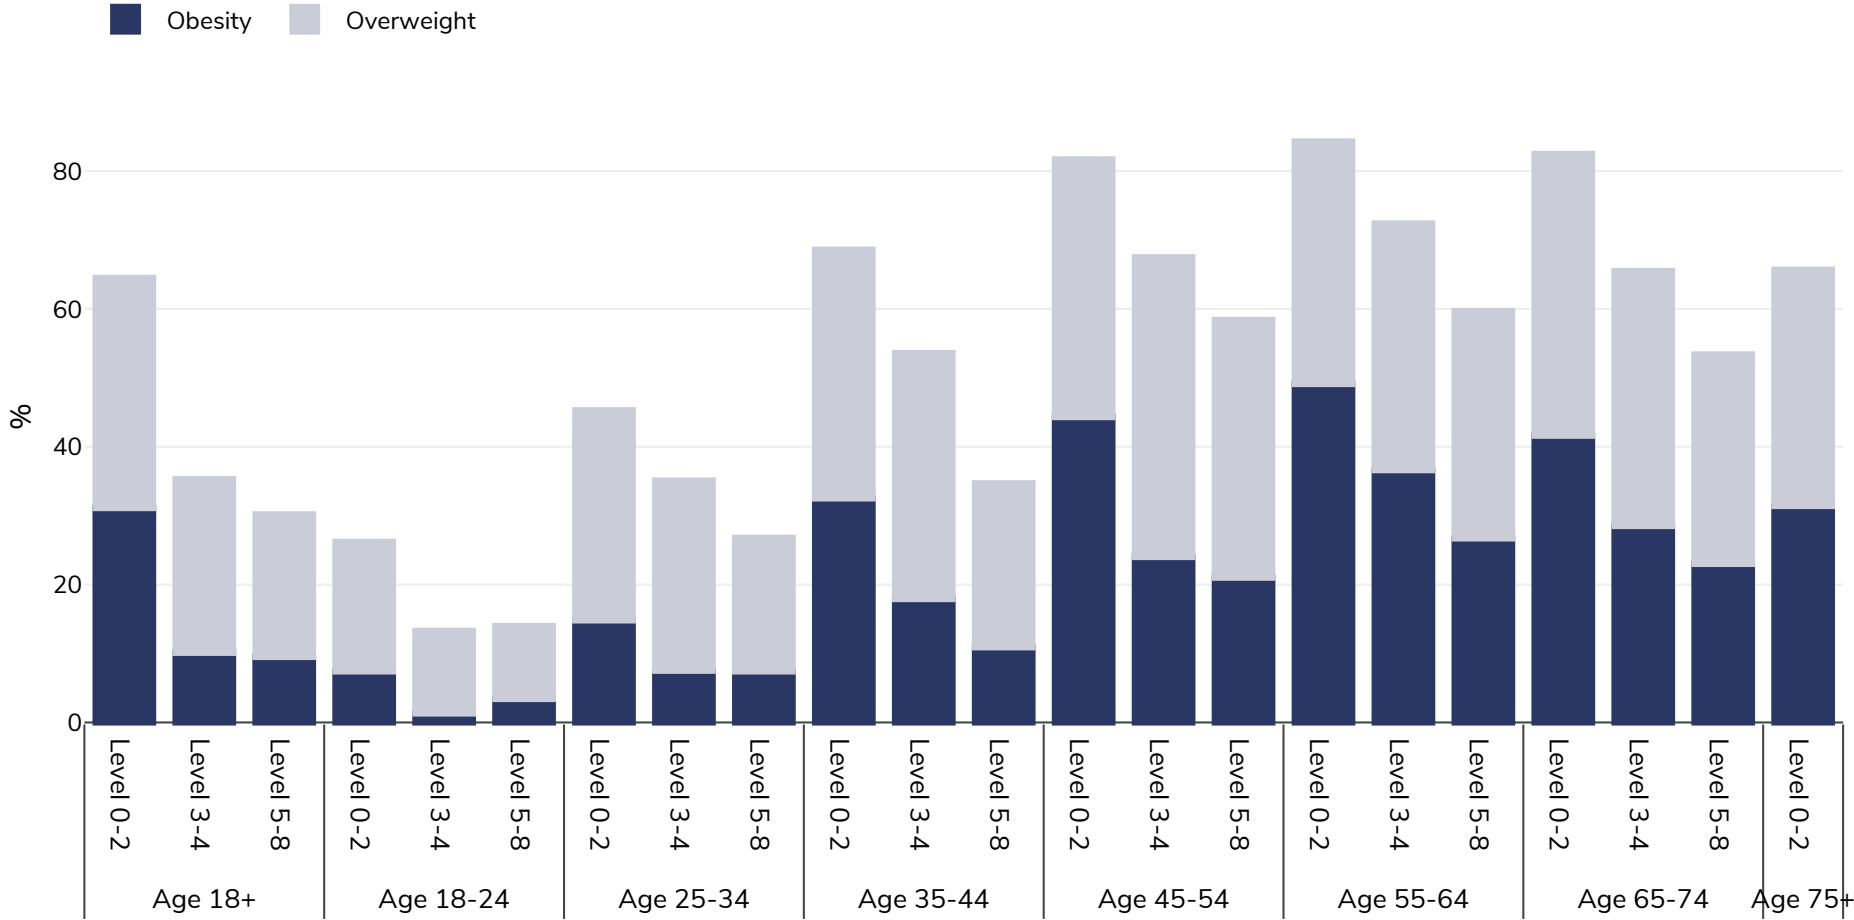

Turkey: Overweight/obesity by age and education

Women, 2014

Survey type: Self-reported

Area covered: National

References: 2014 Eurostat Database: http://appsso.eurostat.ec.europa.eu/nui/show.do?dataset=hlth_ehis_bm1e&lang=en (last accessed 25.08.20)

Unless otherwise noted, overweight refers to a BMI between 25kg and 29.9kg/m², obesity refers to a BMI greater than 30kg/m².