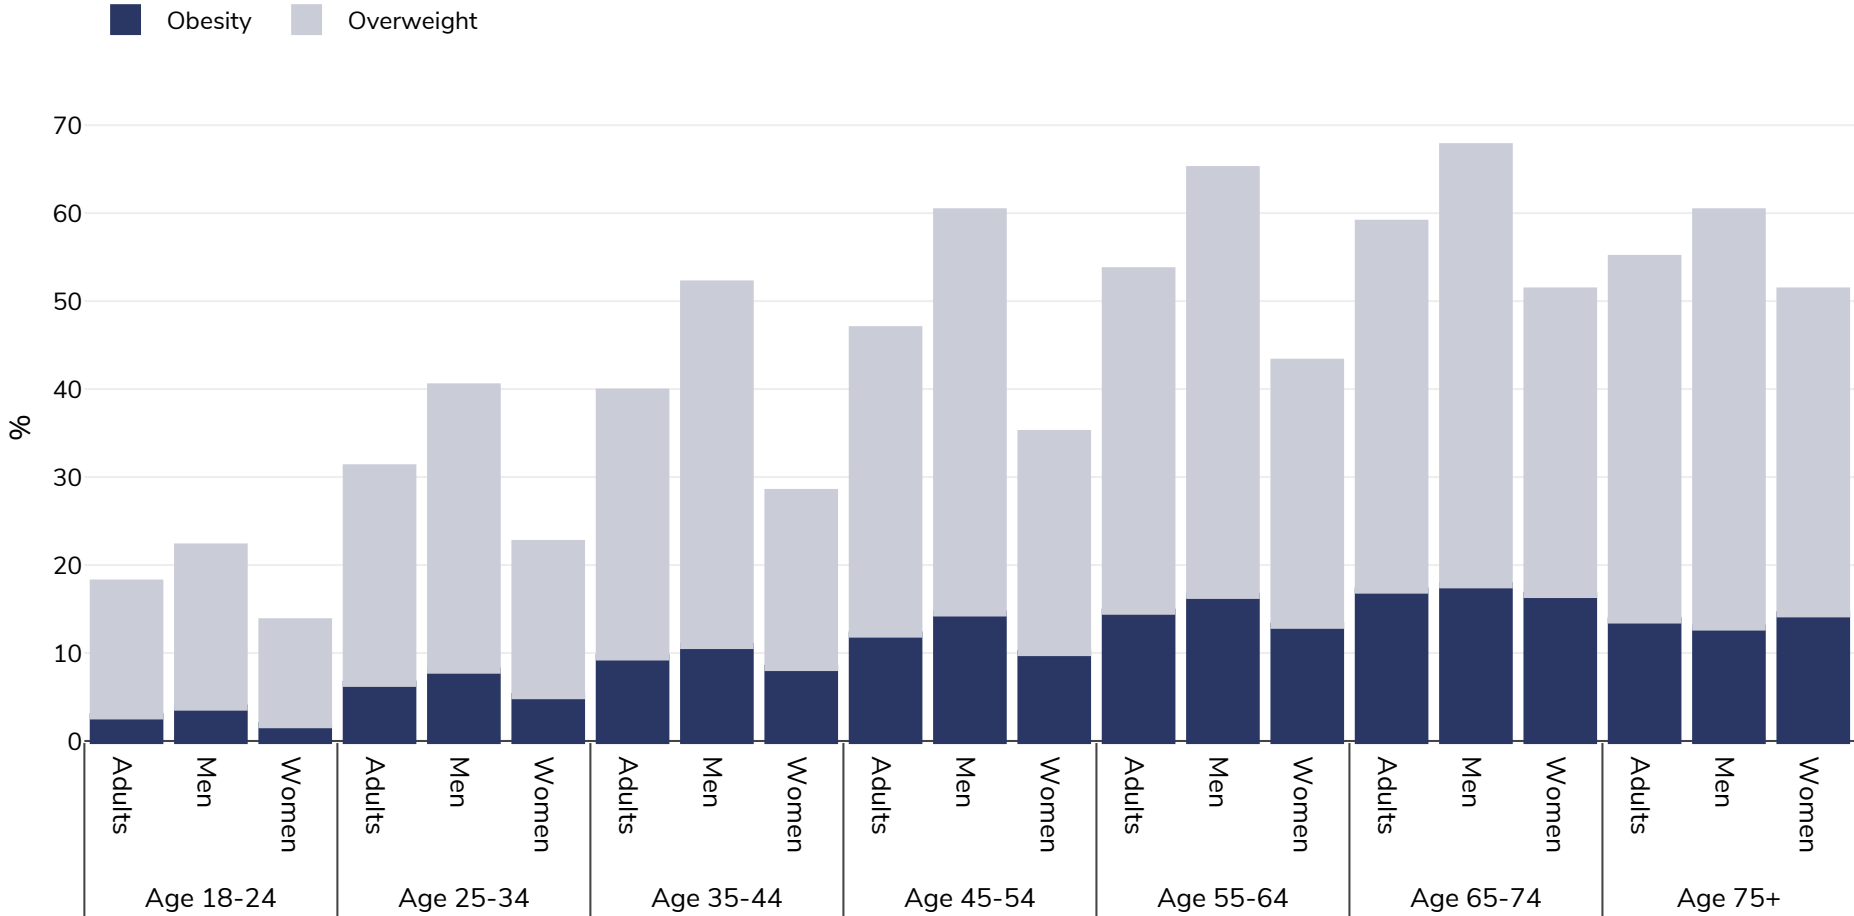

# Italy: Overweight/obesity by age

Adults, 2019

Survey type: Self-reported

Area covered: National

References: Eurostat 2019. Available at [https://appsso.eurostat.ec.europa.eu/nui/show.do?dataset=hlth\\_ehis\\_bm1i&lang=en](https://appsso.eurostat.ec.europa.eu/nui/show.do?dataset=hlth_ehis_bm1i&lang=en) (last accessed 09.08.21).

Unless otherwise noted, overweight refers to a BMI between 25kg and 29.9kg/m<sup>2</sup>, obesity refers to a BMI greater than 30kg/m<sup>2</sup>.