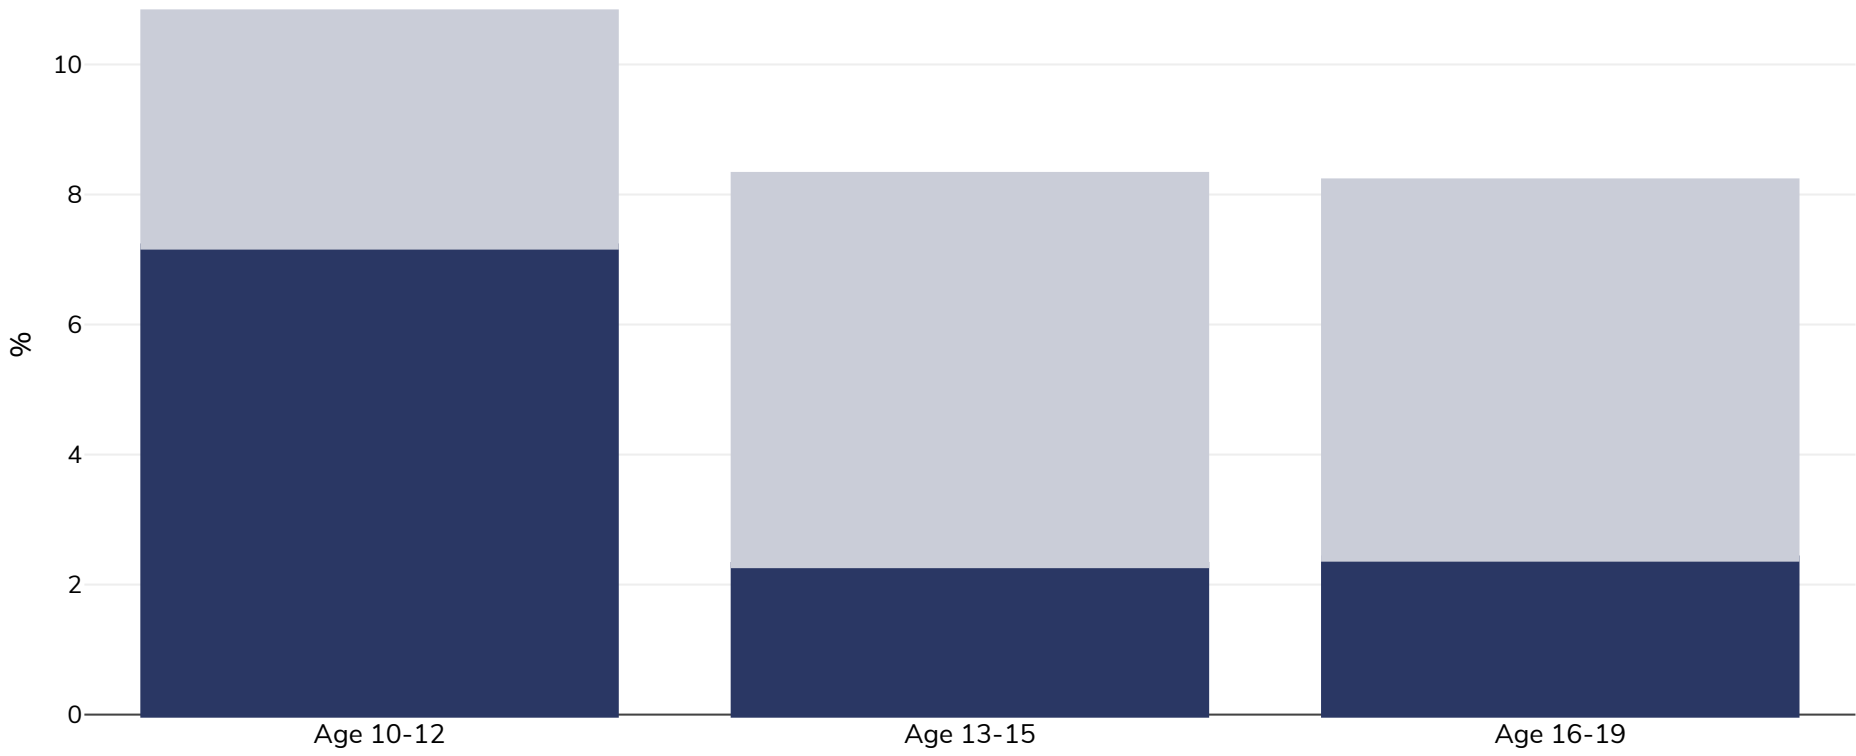

# Philippines: Overweight/obesity by age

Children, 2015

■ Obesity    ■ Overweight

<b>Survey type:</b>	Measured
<b>Sample size:</b>	33,086
<b>Area covered:</b>	National
<b>References:</b>	2015 Philippine Anthropometric Survey. <a href="http://enutrition.fnri.dost.gov.ph/site/preview.php?xx=%20uploads/2015_ANTHROPOMETRIC_SURVEY.pdf">http://enutrition.fnri.dost.gov.ph/site/preview.php?xx=%20uploads/2015_ANTHROPOMETRIC_SURVEY.pdf</a>
<b>Definitions:</b>	Not IOTF International Cut Off. WHO BMI for Age.
<b>Cutoffs:</b>	WHO