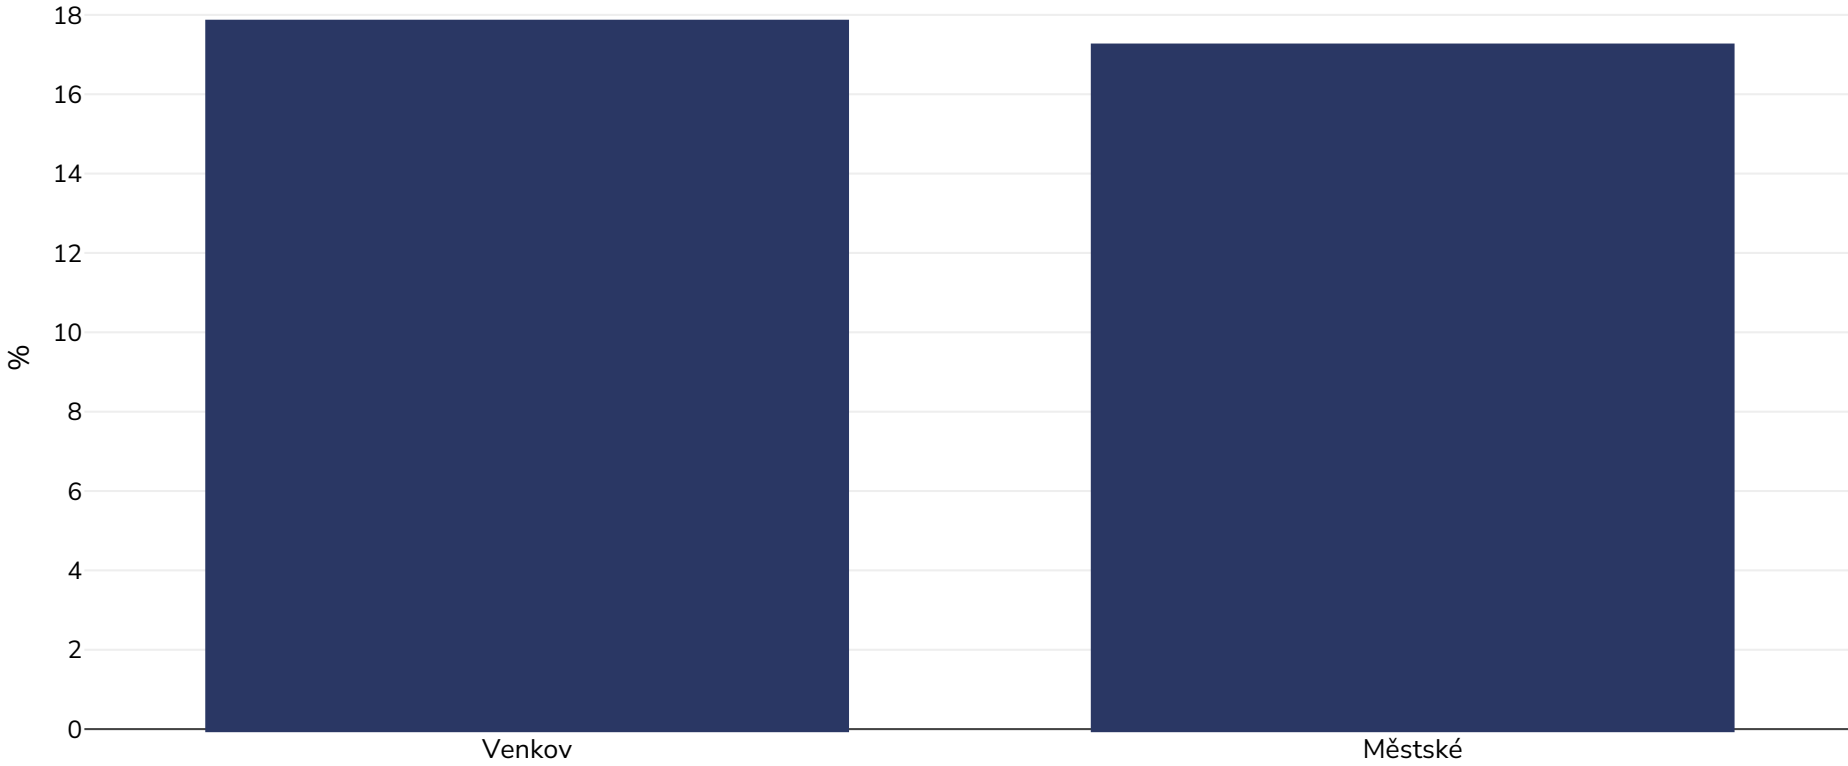

# Rusko: Overweight/obesity by region

Infants, 2004

■ Nadváha nebo obezita

Velikost vzorku: 385

Reference: Other: Russia Longitudinal Monitoring Survey (RLMS-HSE) Round XIII 2004

Poznámky: UNICEF/WHO/World Bank Joint Child Malnutrition Estimates Expanded Database: Overweight (Survey Estimates), May 2023, New York. For more information about the methodology, please consult <https://data.unicef.org/resources/jme-2023-country-consultations/>