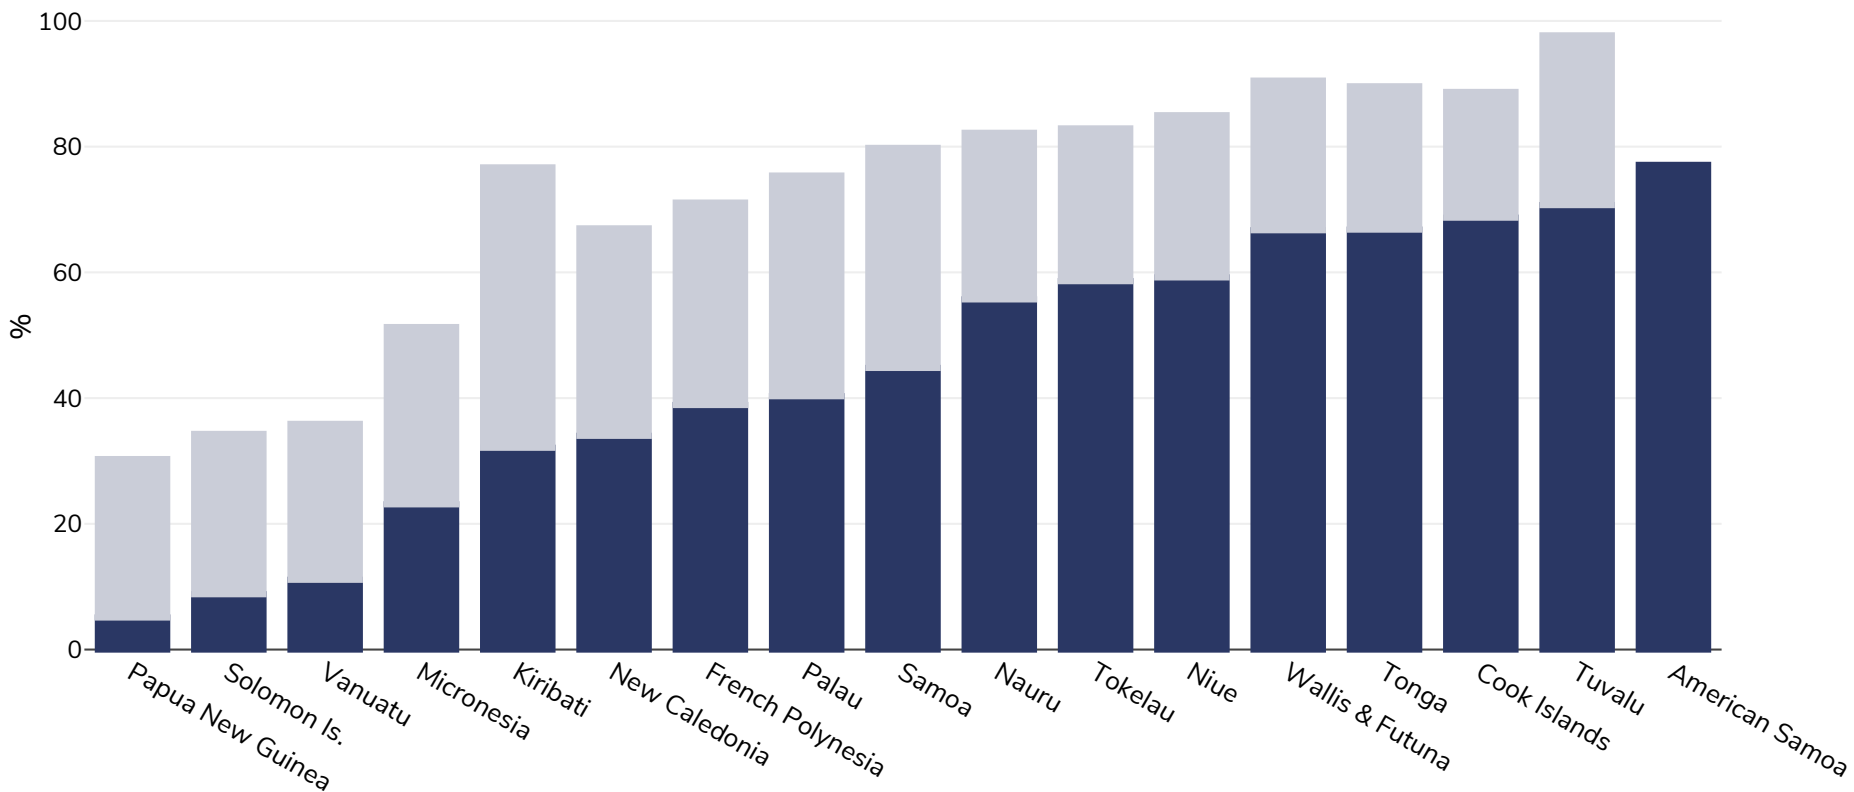

Pacific Community: Obesity prevalence

Men

■ Obesity ■ Overweight

Notes:

Different methodologies have been used to collect this data and so it is not strictly comparable.

Unless otherwise noted, overweight refers to a BMI between 25kg and 29.9kg/m², obesity refers to a BMI greater than 30kg/m².