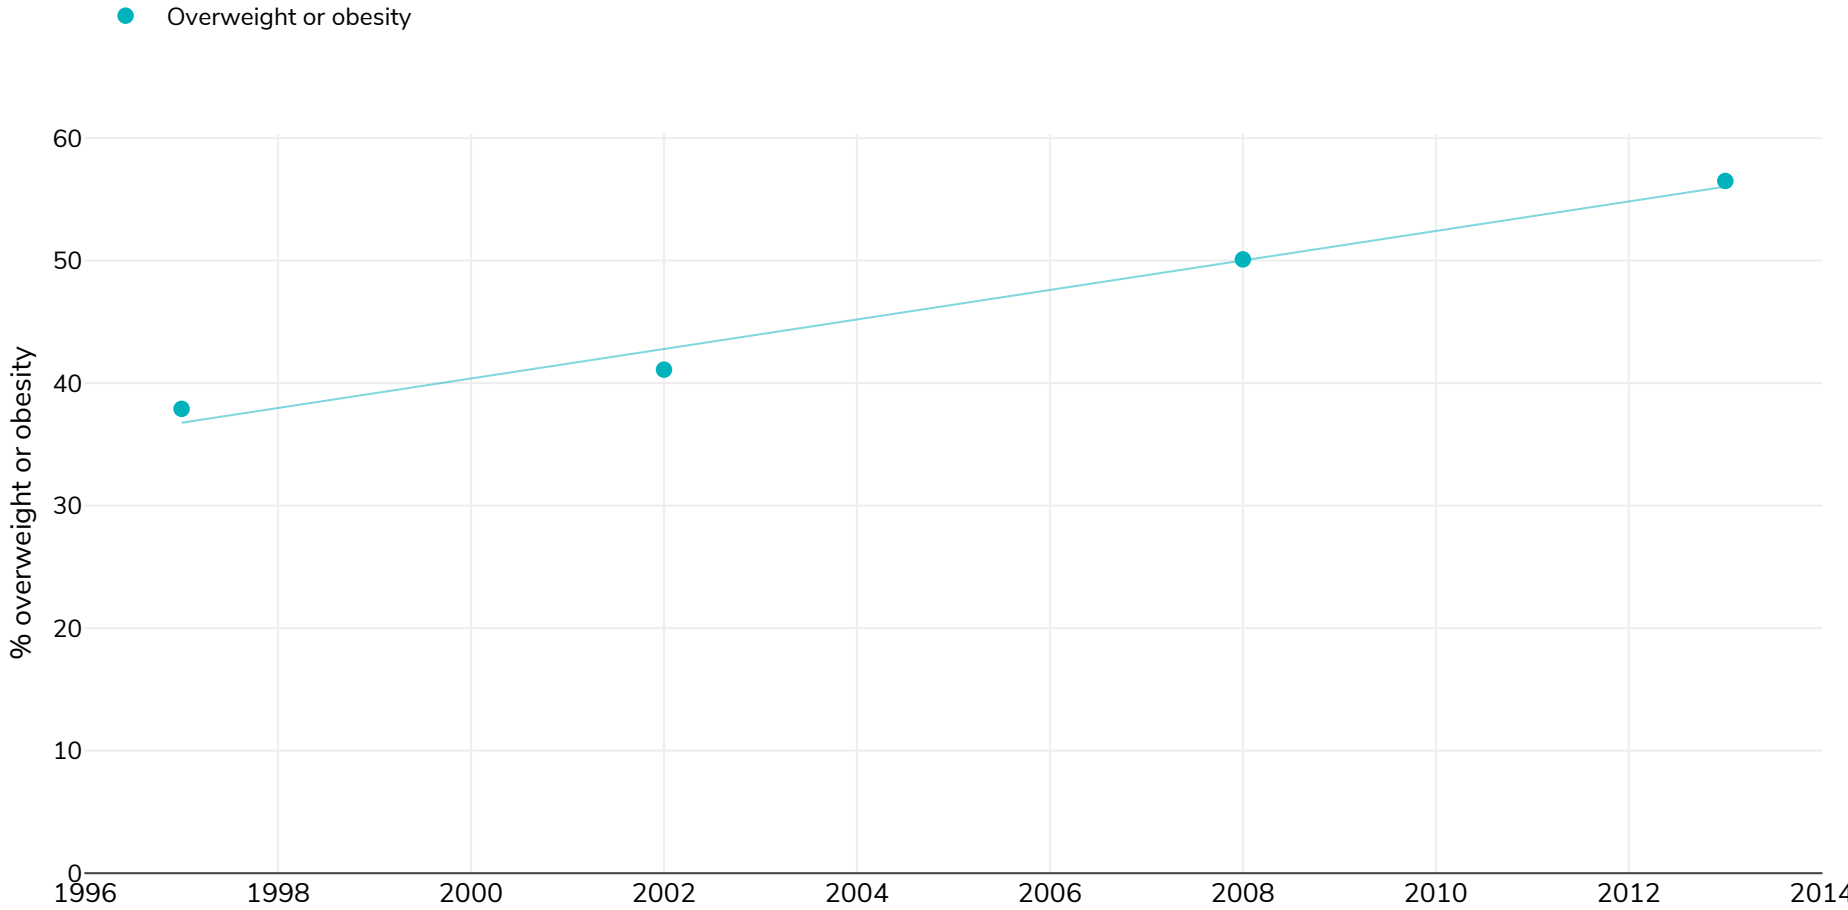

Brazil: % Adults living with overweight or obesity, 1975-2014

Men

Survey type: Measured

References: For full details of references visit <https://data.worldobesity.org/>

Unless otherwise noted, overweight refers to a BMI between 25kg and 29.9kg/m², obesity refers to a BMI greater than 30kg/m².

Different methodologies may have been used to collect this data and so data from different surveys may not be strictly comparable. Please check with original data sources for methodologies used.