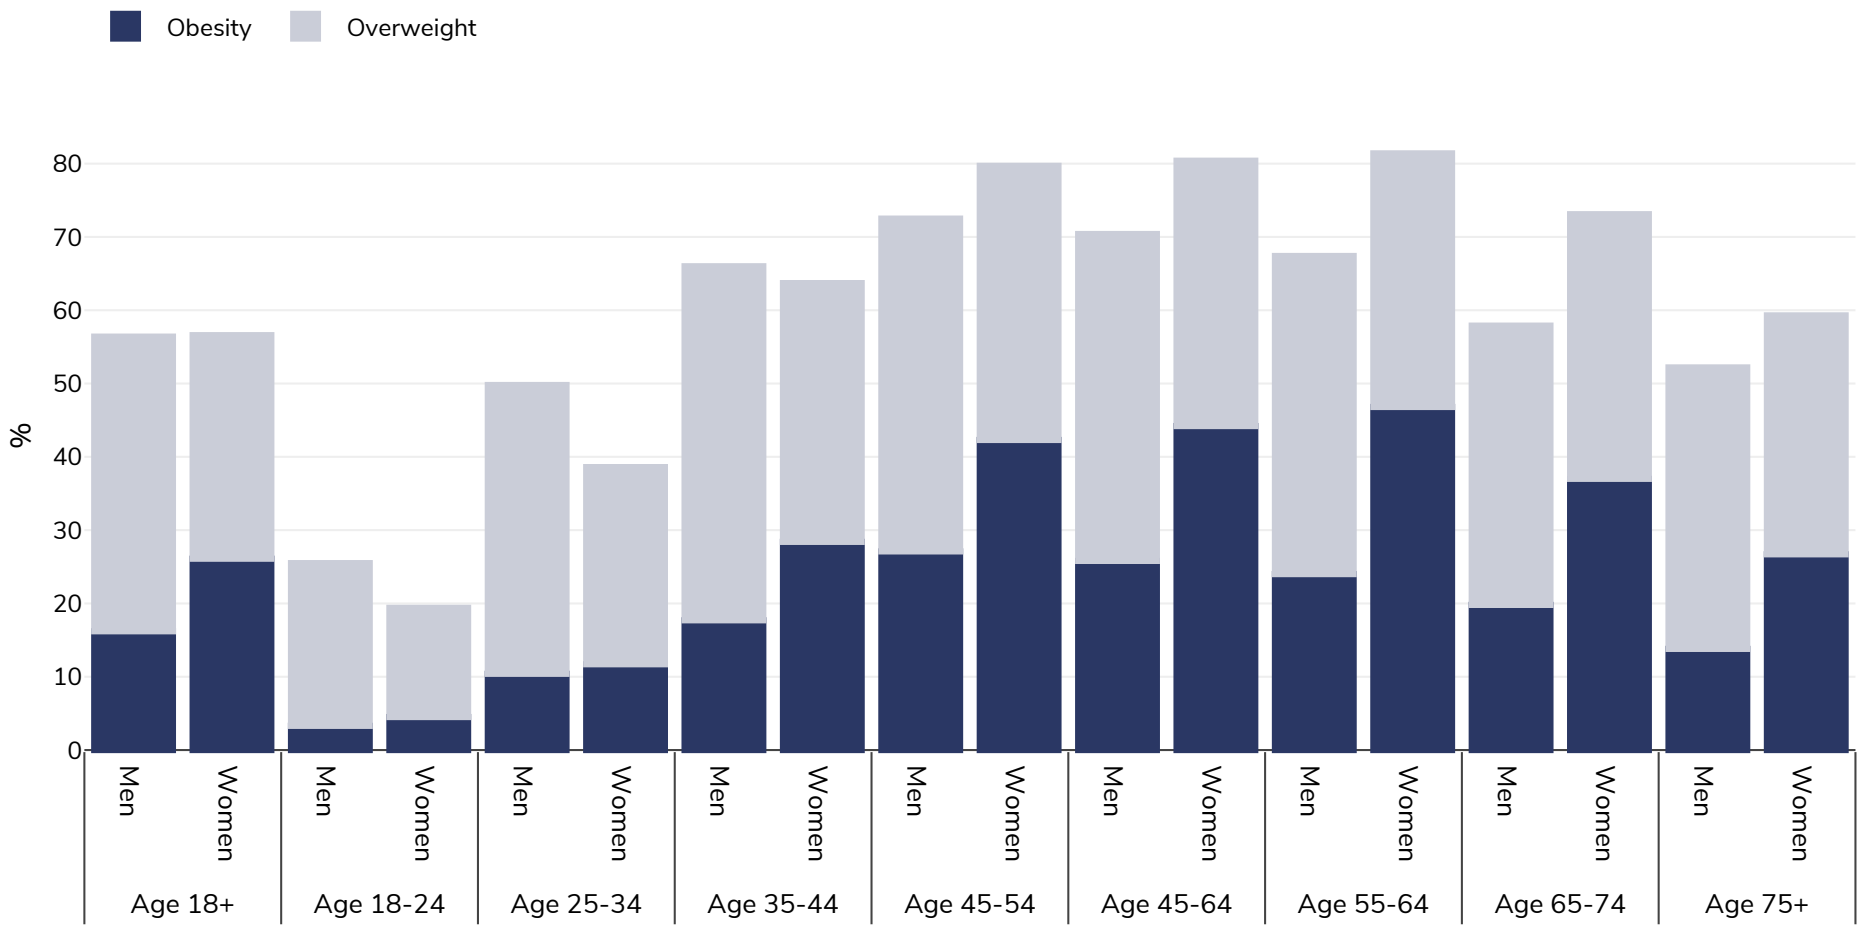

# Turkey: Overweight/obesity by age

Adults, 2014

Survey type: Self-reported

Area covered: National

References: 2014 Eurostat Database: [http://appsso.eurostat.ec.europa.eu/nui/show.do?dataset=hlth\\_ehis\\_bm1e&lang=en](http://appsso.eurostat.ec.europa.eu/nui/show.do?dataset=hlth_ehis_bm1e&lang=en) (last accessed 25.08.20)

Unless otherwise noted, overweight refers to a BMI between 25kg and 29.9kg/m<sup>2</sup>, obesity refers to a BMI greater than 30kg/m<sup>2</sup>.