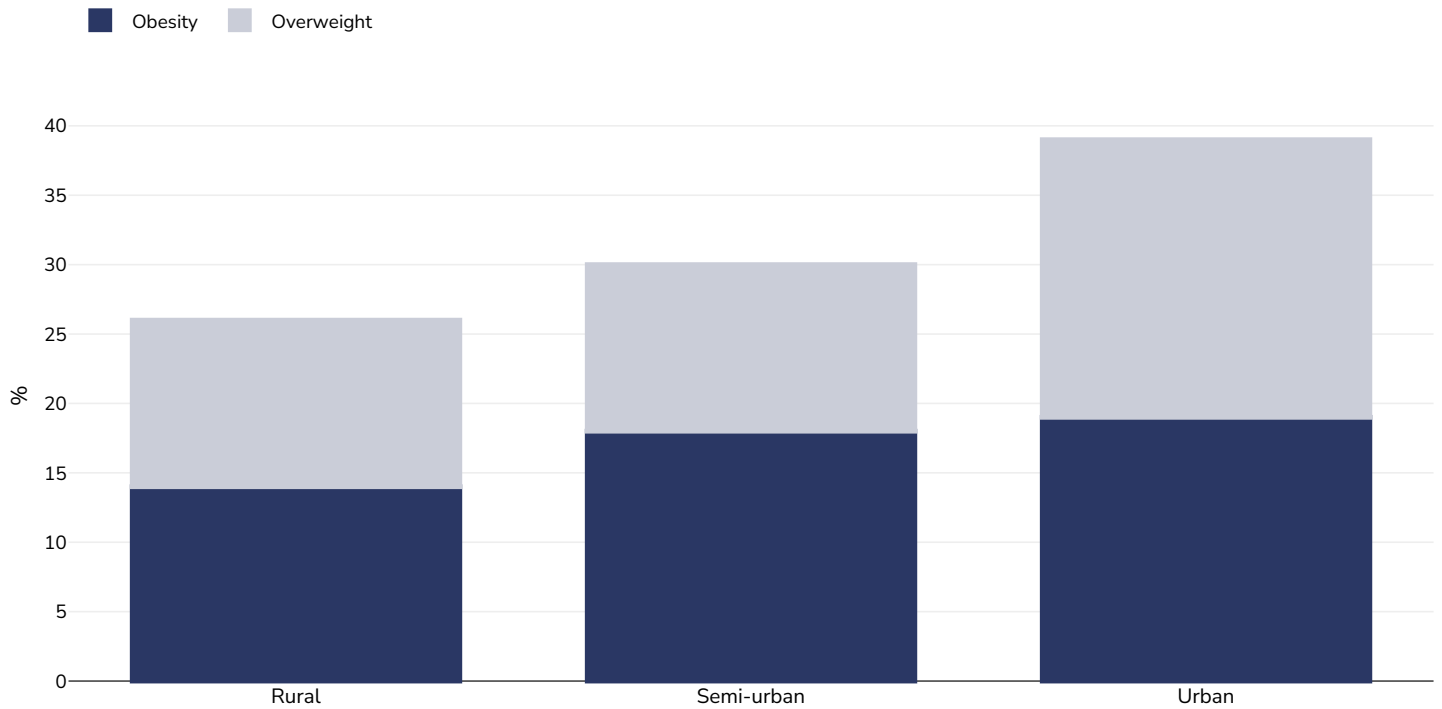

Notes: Sample size listed includes children aged 4-5 and aged 10-11, this data is only for children aged 5-9

Definitions: British 1990 growth reference

Cutoffs:

Overweight/obesity by age

Children, 2021-2022

Overweight/obesity by region

Children, 2022-2025

Survey type:

Age:

Sample size:

Area covered:

References:

Sample size listed includes children aged 4-5 and aged 10-11. This data only includes children aged