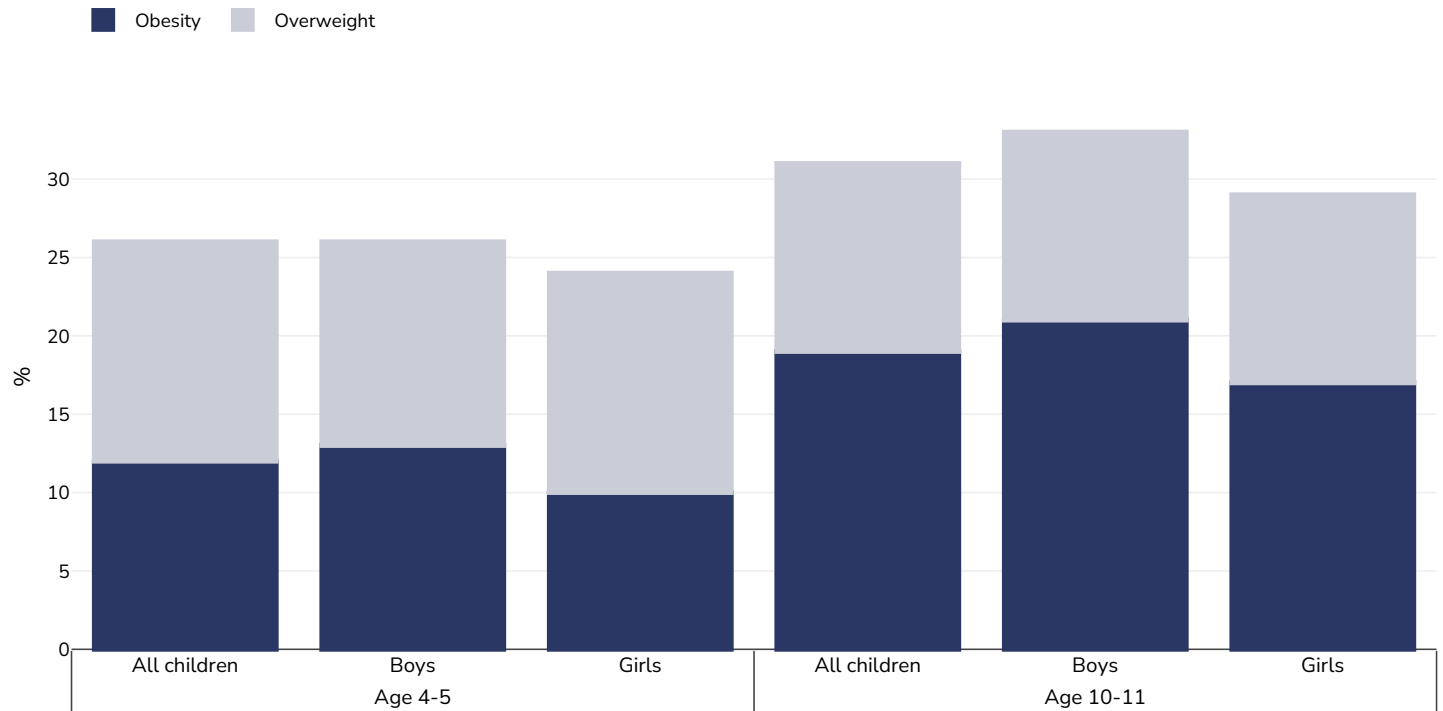

Jersey

Country report card - children

This report card contains the latest data available on the Global Obesity Observatory on overweight and obesity for children, including adolescents (aged 5 to 18 years). Where available, data on common and relevant obesity drivers and comorbidities are also presented.

Obesity prevalence

Children, 2024-2025

Survey type:

Age:

Sample size:

Area covered:

References:

Jersey Child Measurement Programme 2024-2025
<https://www.gov.je/SiteCollectionDocuments/Health%20and%20wellbeing/Public%20Health%20Jersey%20Child%20Measurement%20report%202024-2025.pdf> [Accessed 11/01/2025]

Notes: Sample size listed includes children aged 4-5 and aged 10-11, this data is only for children aged 5-9

Definitions: British 1990 growth reference

Cutoffs:

Overweight/obesity by age

Children, 2021-2022

Overweight/obesity by region

Children, 2022-2025

Survey type:

Age:

Sample size:

Area covered:

References:

Sample size listed includes children aged 4-5 and aged 10-11. This data only includes children aged