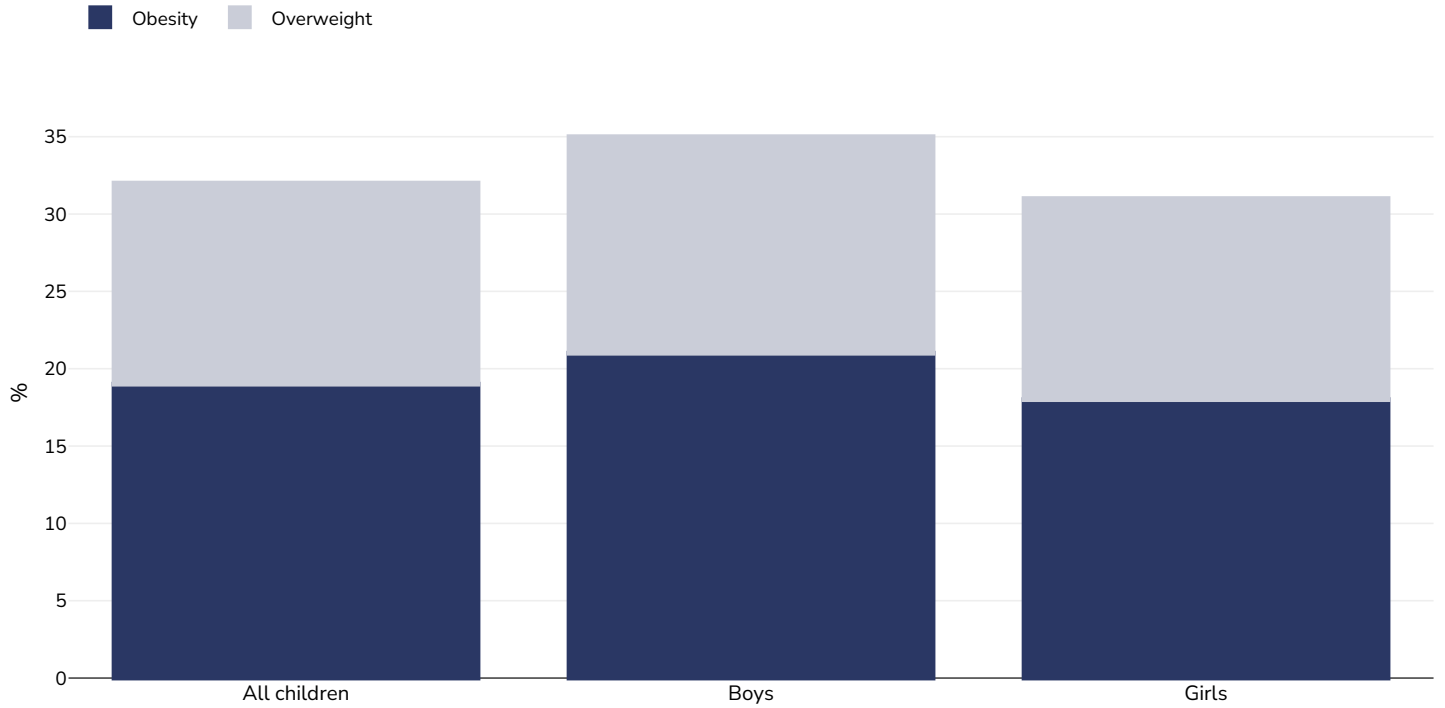

Obesity prevalence

Children, 2024-2025

Survey type:

Age:

Sample size:

Area covered:

References:

Jersey Child Measurement Programme 2024-2025
<https://www.gov.je/SiteCollectionDocuments/Health%20and%20wellbeing/Public%20Health%20Jersey%20Child%20Measurement%20report%202024-2025.pdf> [Accessed 11/01/2025]

Notes: Sample size listed includes children aged 4-5 and aged 10-11, this data is only for children aged 5-9

Definitions: British 1990 growth reference

Cutoffs: